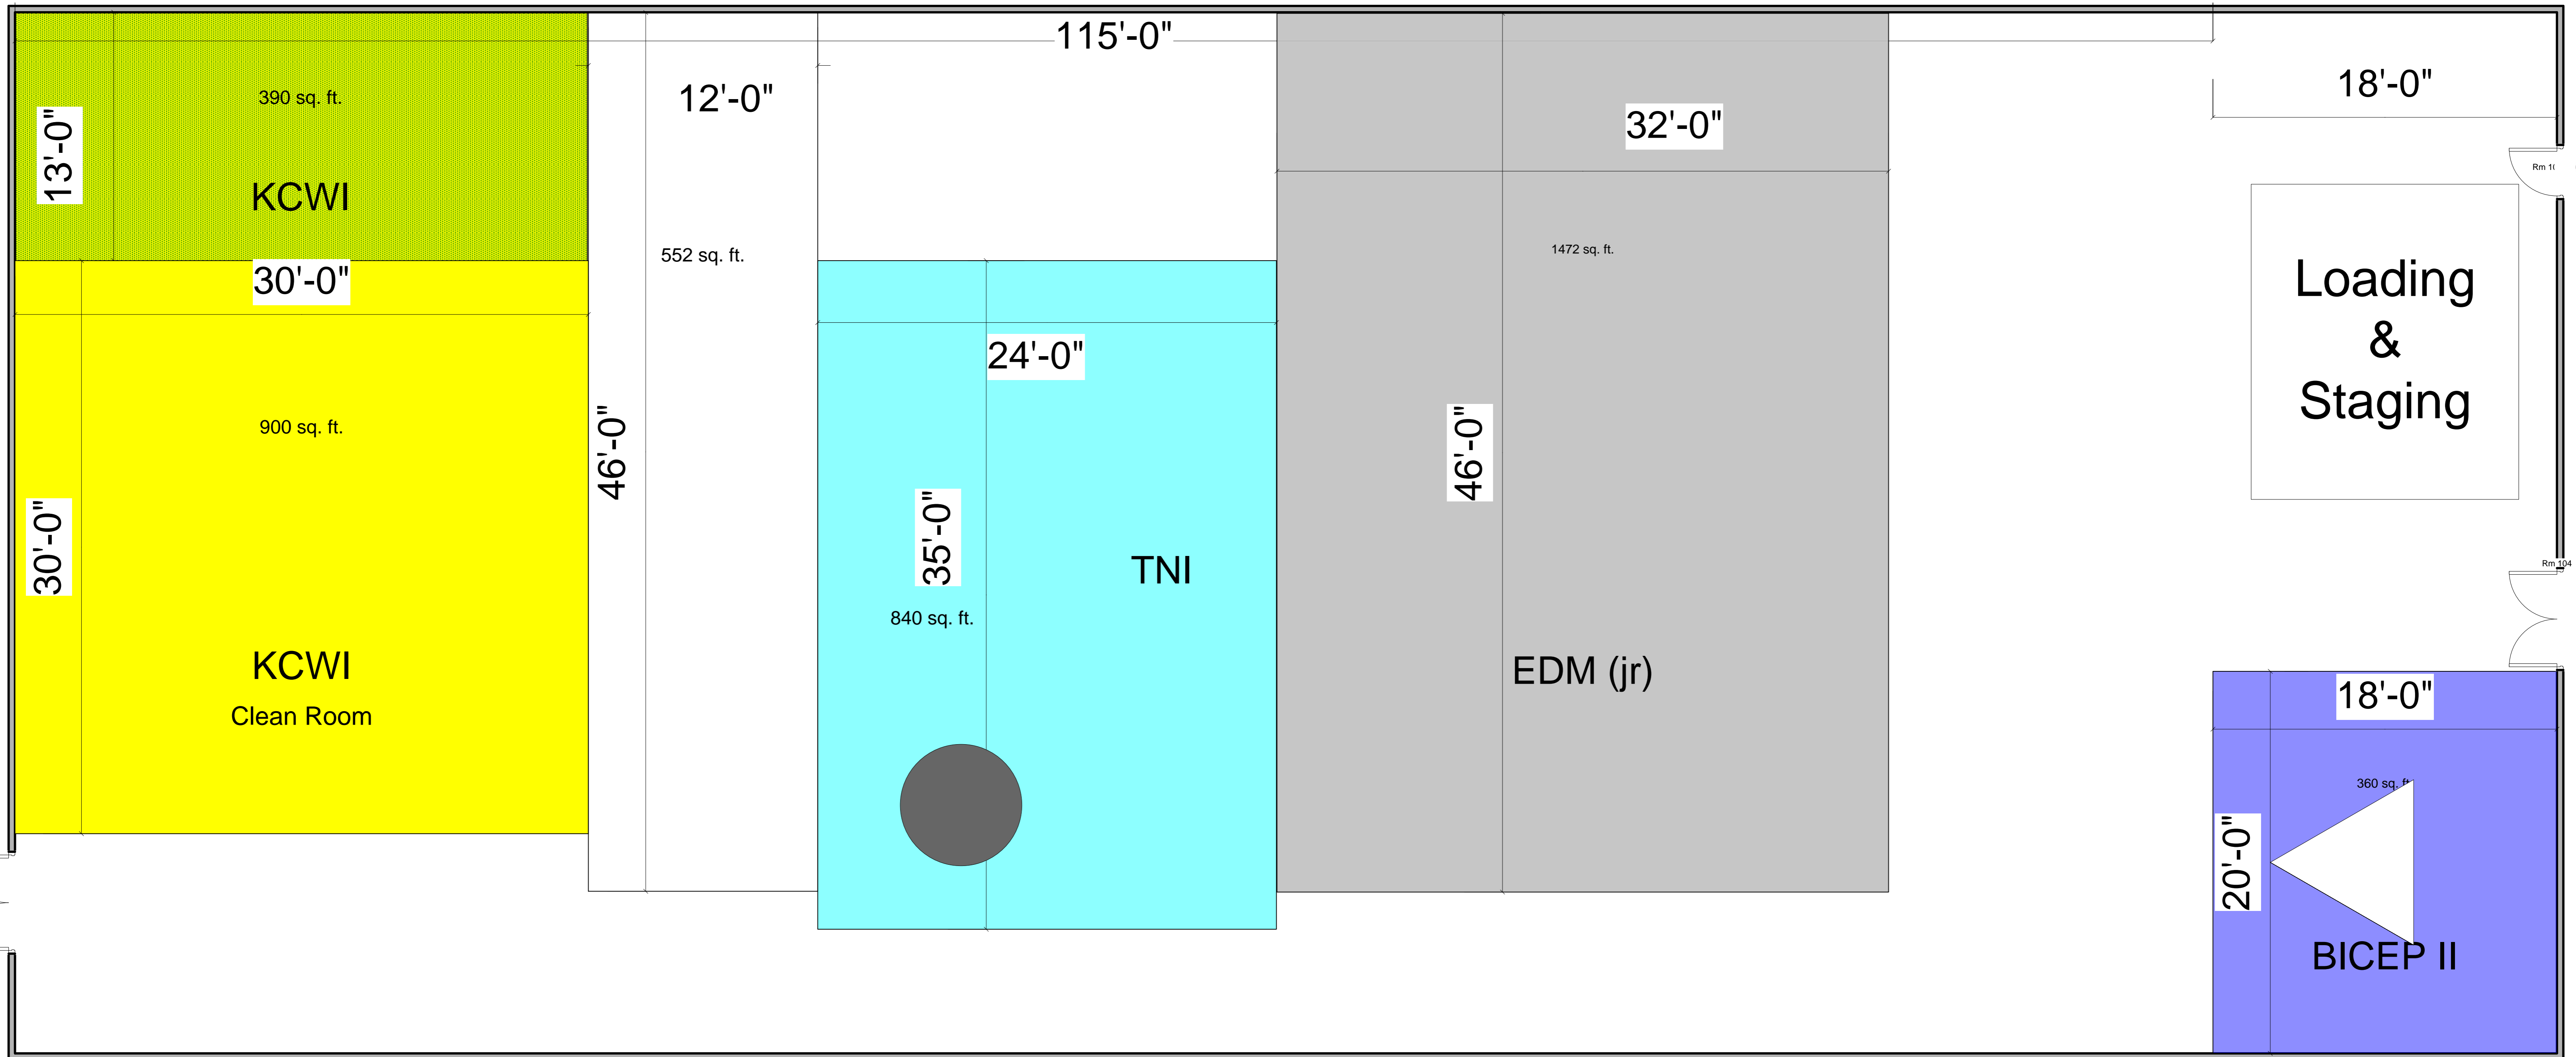

# Plan for the Main Floor

(Jan 2014\_A)  
(this view does not include the mezzanine)

26'-0"  
West Bay opening