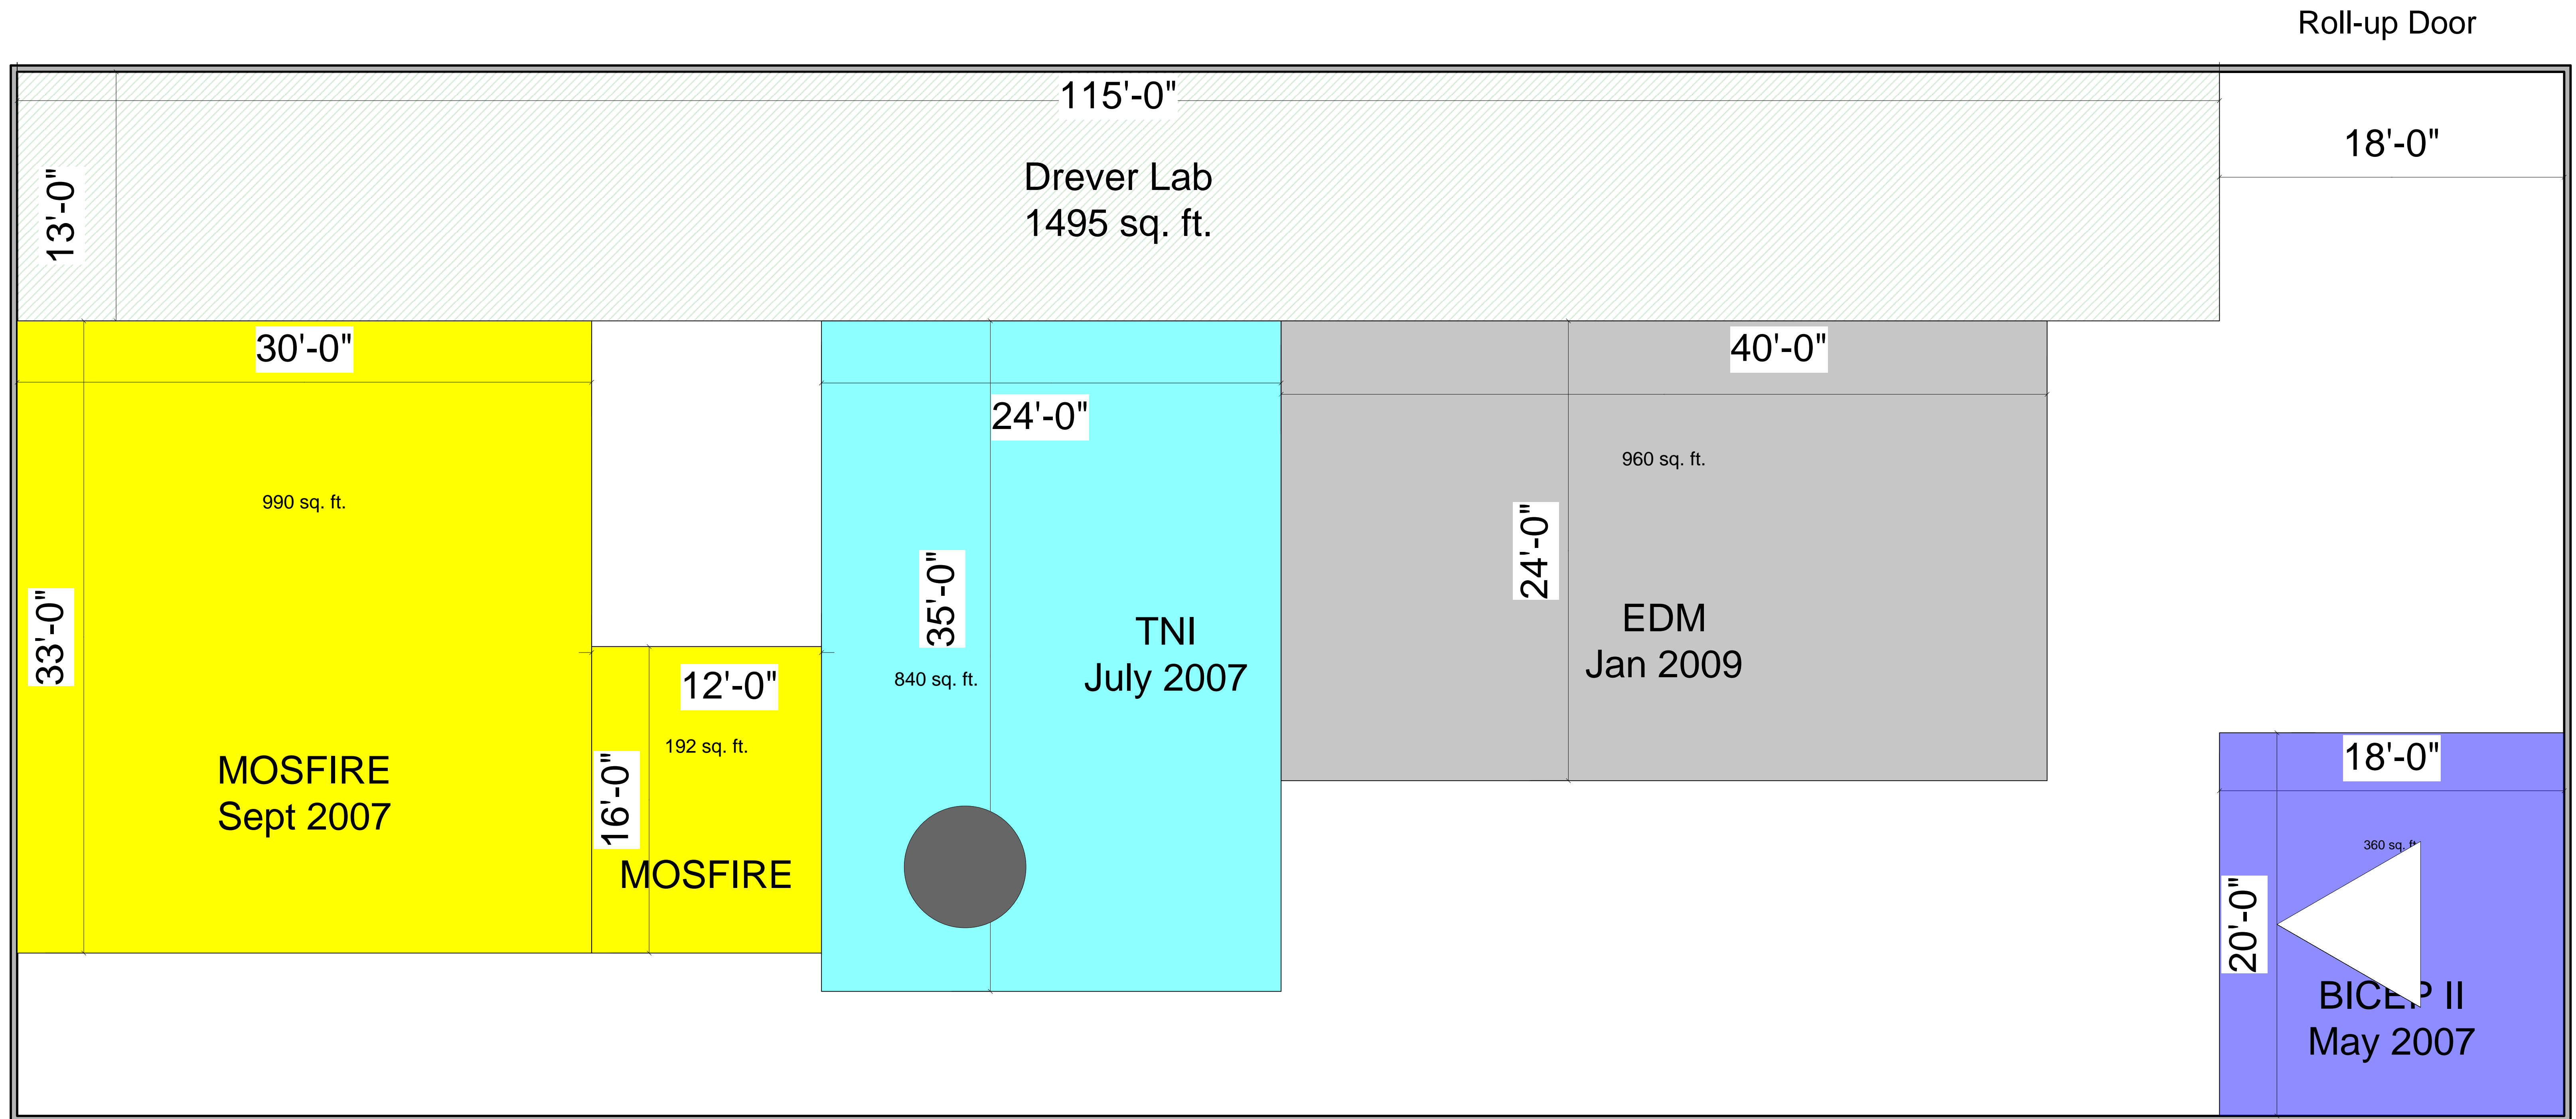

Synchrotron HighBay Main Floor

(Jan_2009_A - updated May 23, 2007)

(this view does not include the mezzanine)

26'-0"
West Bay
opening