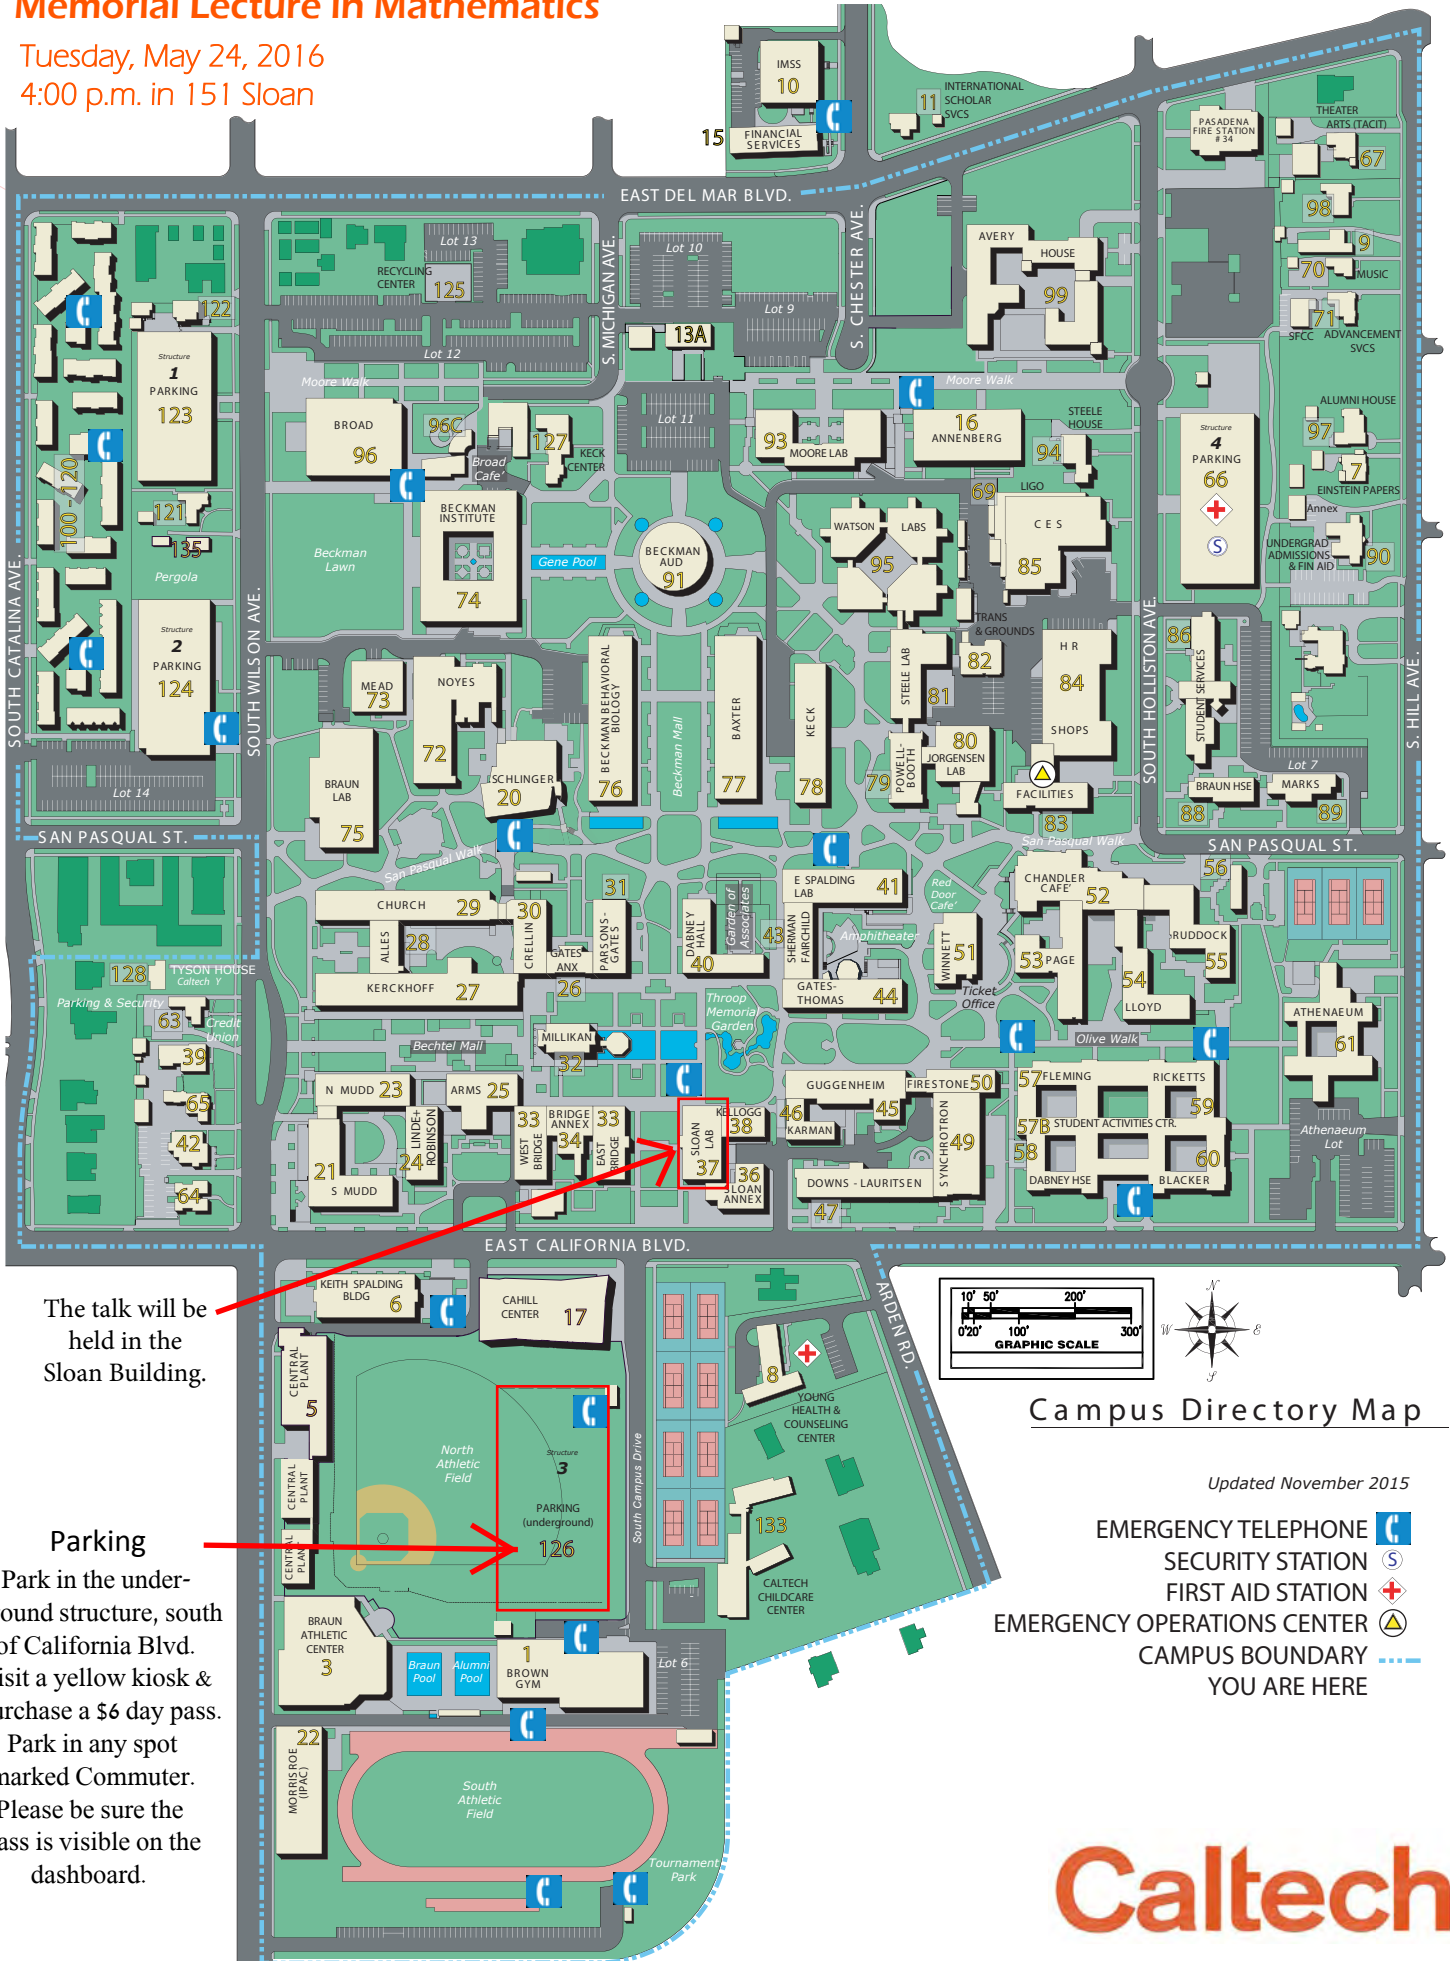

34th Annual Leonidas Alaoglu Memorial Lecture in Mathematics

Tuesday, May 24, 2016
4:00 p.m. in 151 Sloan

The talk will be held in the Sloan Building.

Parking

Park in the underground structure, south of California Blvd. Visit a yellow kiosk & purchase a \$6 day pass. Park in any spot marked Commuter. Please be sure the pass is visible on the dashboard.

Campus Directory Map

Updated November 2015

- EMERGENCY TELEPHONE
- SECURITY STATION
- FIRST AID STATION
- EMERGENCY OPERATIONS CENTER
- CAMPUS BOUNDARY
- YOU ARE HERE